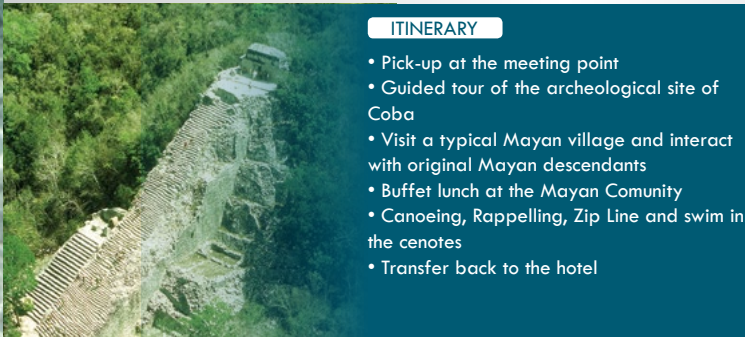

KARMA TRAILS
Tailor Made Tours Specialists

Coba e Encuentro Maya

Duración/Frecuencia: Día completo/ Todos los días

ITINERARIO

- Pick-up en los lugares de encuentro predefinidos
- Tour Guiado de la zona arqueológica de Coba
- Visita una comunidad local e interacción con los descendientes de los Mayas
- Comida en el restaurante de la comunidad
- Actividades de Canoa, Tirolesa, Rappel y nado en cenotes
- Traslado de regreso al hotel

INCLUYE

- Transportación Turística
- Guía en Español / Ingles
- Almuerzo en Restaurante Local
- Boleto de entrada a las Ruinas
- Boleto de entrada al Cenote
- Equipo Tecnico para las actividades
- Casillero y Toalla de Playa
- Refrescos y Snacks

NO INCLUYE

- Bebidas durante el almuerzo

Duration/Frequency: Full Day/ Every Day

ITINERARIO

- Pick-up at the meeting point
- Guided tour of the archeological site of Coba
- Visit a typical Mayan village and interact with original Mayan descendants
- Buffet lunch at the Mayan Community
- Canoeing, Rappelling, Zip Line and swim in the cenotes
- Transfer back to the hotel

INCLUDED

- Roundtrip Transportation
- Bilingual Guide English / Spanish Speaking
- Entrance ticket to the Ruins
- Lunch in a local Restaurant
- Entrance ticket to the Cenote
- All Equipments for the activities
- Lockers and Towels
- Soft Drinks and Snacks

NOT INCLUDED

- Drinks during the lunch